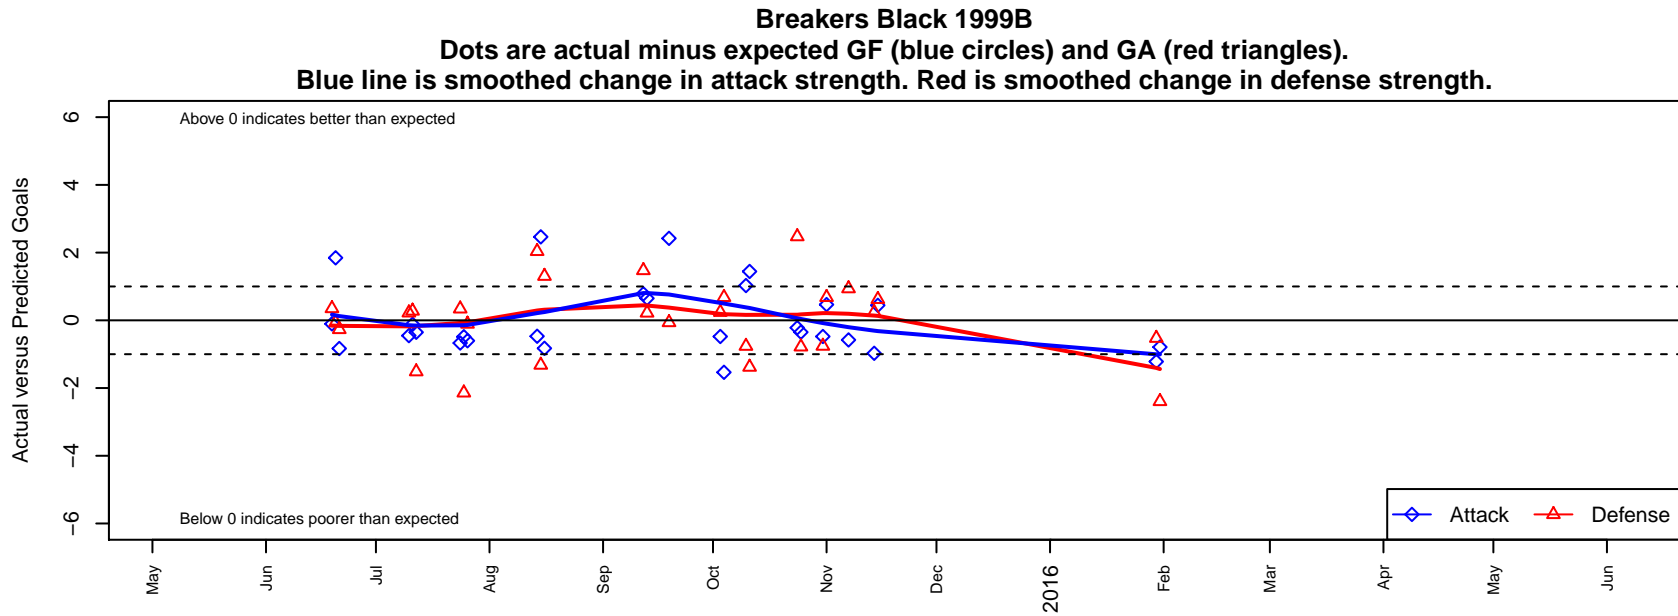

## Breakers Black 1999B

Breakers SC  
 Spokane, WA  
 B99 total strength=1340  
 attack=7.39 defense=5.73  
 fall league = PSPL Classic 1 U16  
 notes= Davey 2013; Andersson 2014;  
 maybe switched to 1999  
 in 2015

**attack and defense variance (black dot)  
relative to other teams  
and top 10 in region**

**attack and defense rating  
relative to others at age  
and all opponents in last 13 months**

**Performance relative to 13 month average**