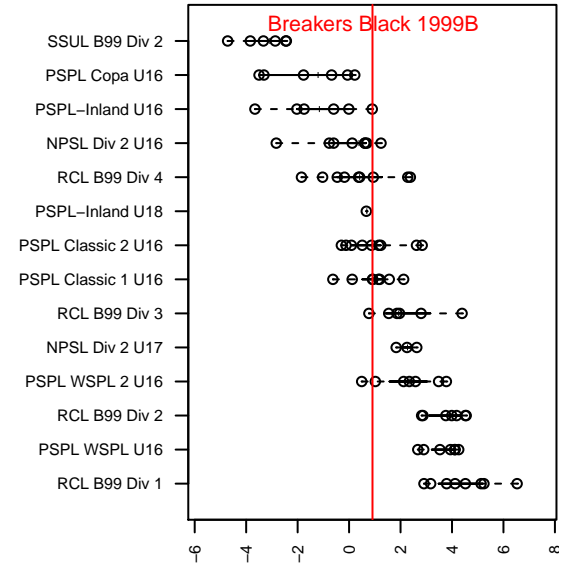

## Breakers Black 1999B

Breakers SC  
 Spokane, WA  
 B99 total strength=1340  
 attack=7.39 defense=5.73  
 fall league = PSPL Classic 1 U16  
 notes= Davey 2013; Andersson 2014;  
 maybe switched to 1999  
 in 2015

alt names used:  
 IEYSA B99 Breakers Black-Andersson  
 BREAKERS ANDERSSON  
 BREAKERS B99 ANDERSSON (WA)

Venues played:  
 2015 Snohomish United Invit Gold  
 2015 Nike Crossfire Challenge Super Group U'  
 2015 River City Cup U17-19 U19  
 2015 Skagit Super Cup U16 Gold  
 2015 PSPL Classic 1 U16  
 2015 WA Cup HS Gold U16

**attack and defense variance (black dot)  
relative to other teams  
and top 10 in region**

**attack and defense rating  
relative to others at age  
and all opponents in last 13 months**

**Performance relative to 13 month average**